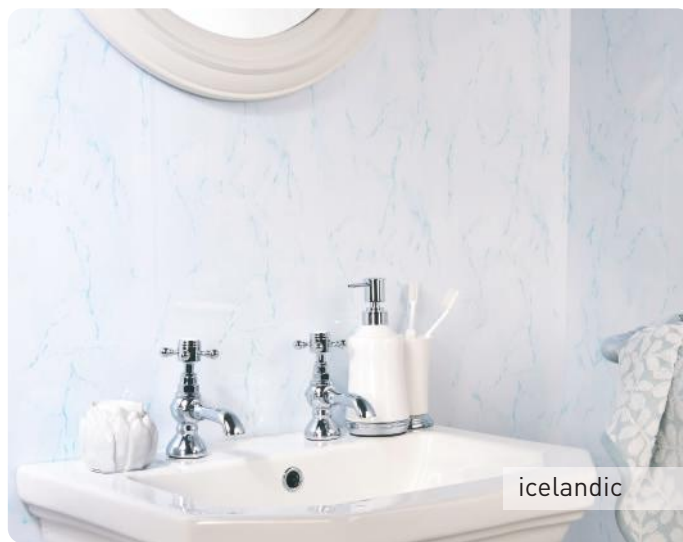

lightning

pergamon